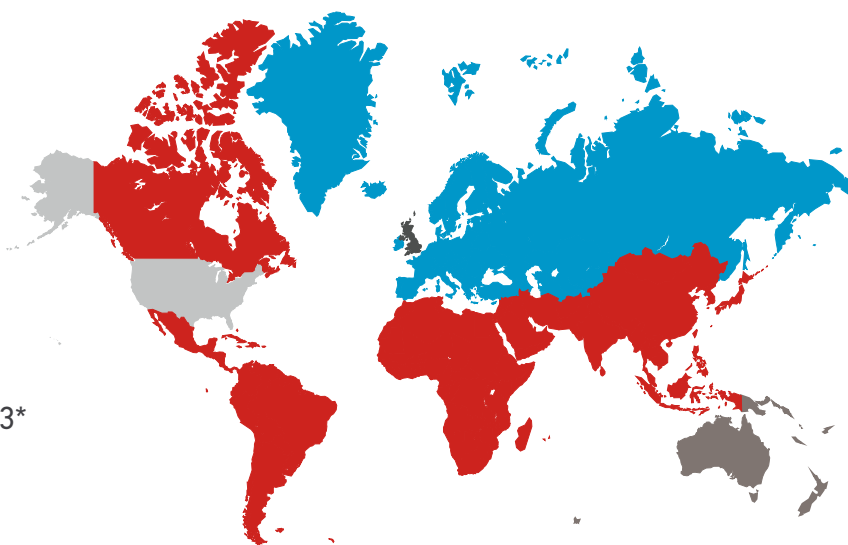

International size and weight guide

Letters not exceeding: Length: 24cm Width: 16.5cm
Thickness up to and including: 0.5cm Weight up to 100g

Large Letters not exceeding: Length: 35.3cm Width: 25cm
Thickness up to and including: 2.5cm Weight limit: 750g

Small Parcels not exceeding: Height + Width + Depth no greater than 90cm
with no single side longer than 60cm Weight up to 2kg

Medium Parcels[†] not exceeding: Length: 61cm Width: 46cm Depth: 46cm
Weight up to 20kg

Tubes/rolls not exceeding: Length: 90cm Length + 2 x diameter
should not be more than 104cm Weight up to 2kg

For more information about how to present your mail, please visit royalmail.com/size

[†]The medium parcel format is only available for **International Tracked & Signed Heavier** up to 20kg.

Pricing zones

Sending goods, samples or gifts to the EU* or worldwide? You must complete and apply a customs declaration form to your item and provide associated electronic customs data. Check at royalmail.com/customs

Key

- UK
- Europe Zone 1/2/3*
- World Zone 1
- World Zone 2
- World Zone 3

Please note: Singapore is in World Zone 2. USA is in World Zone 3.

*Excludes items sent from Northern Ireland to the EU. When posting from Northern Ireland to EU electronic customs data only is required.

For a full list of country destinations by zone, please go to royalmail.com/world-zones